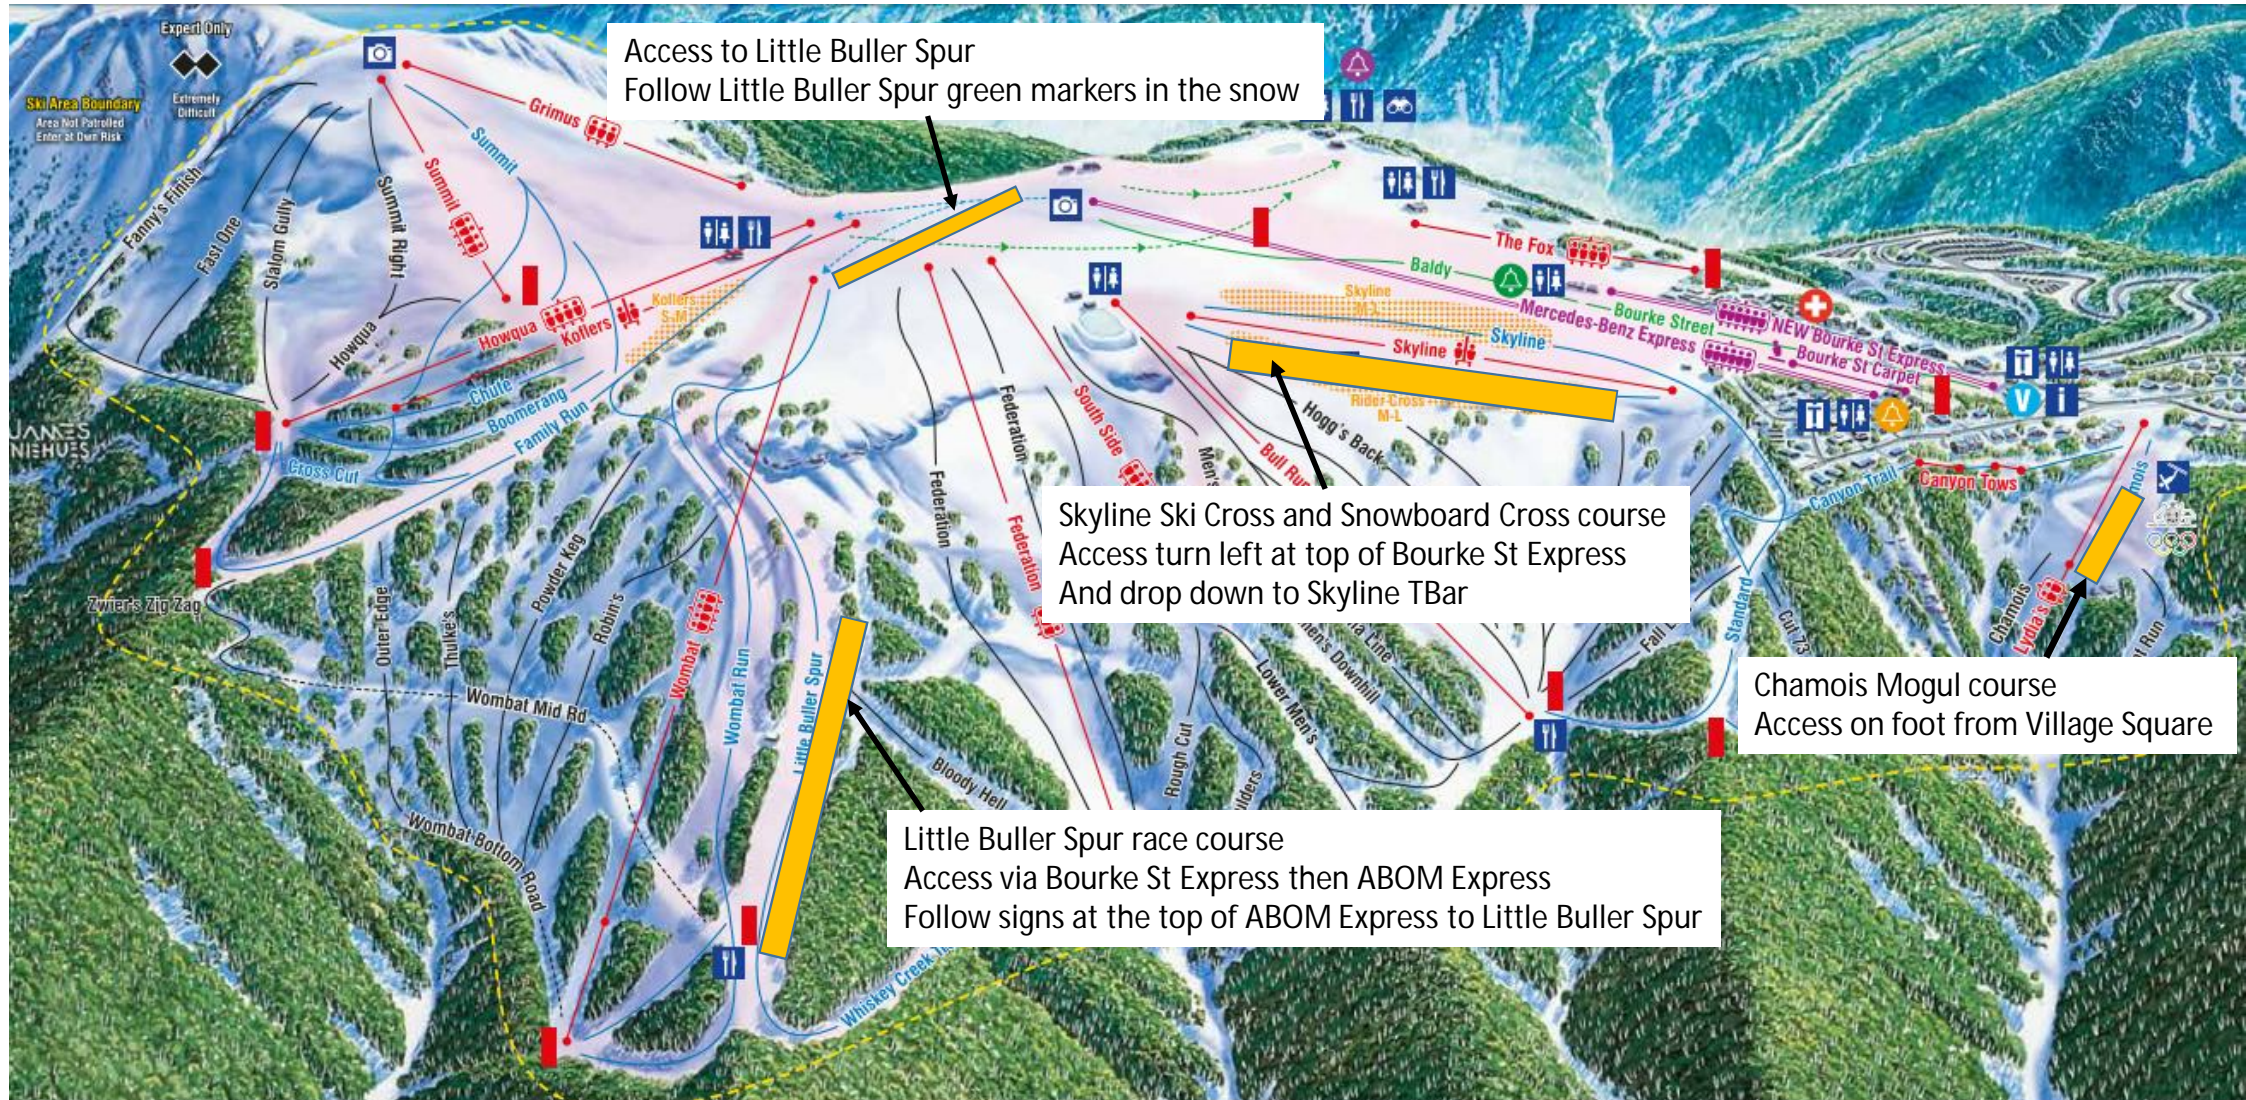

# Victorian Interschools Southside event site map

Access to Little Buller Spur  
Follow Little Buller Spur green markers in the snow

Skyline Ski Cross and Snowboard Cross course  
Access turn left at top of Bourke St Express  
And drop down to Skyline TBar

Chamois Mogul course  
Access on foot from Village Square

Little Buller Spur race course  
Access via Bourke St Express then ABOM Express  
Follow signs at the top of ABOM Express to Little Buller Spur

# Victorian Interschools Northside event site map